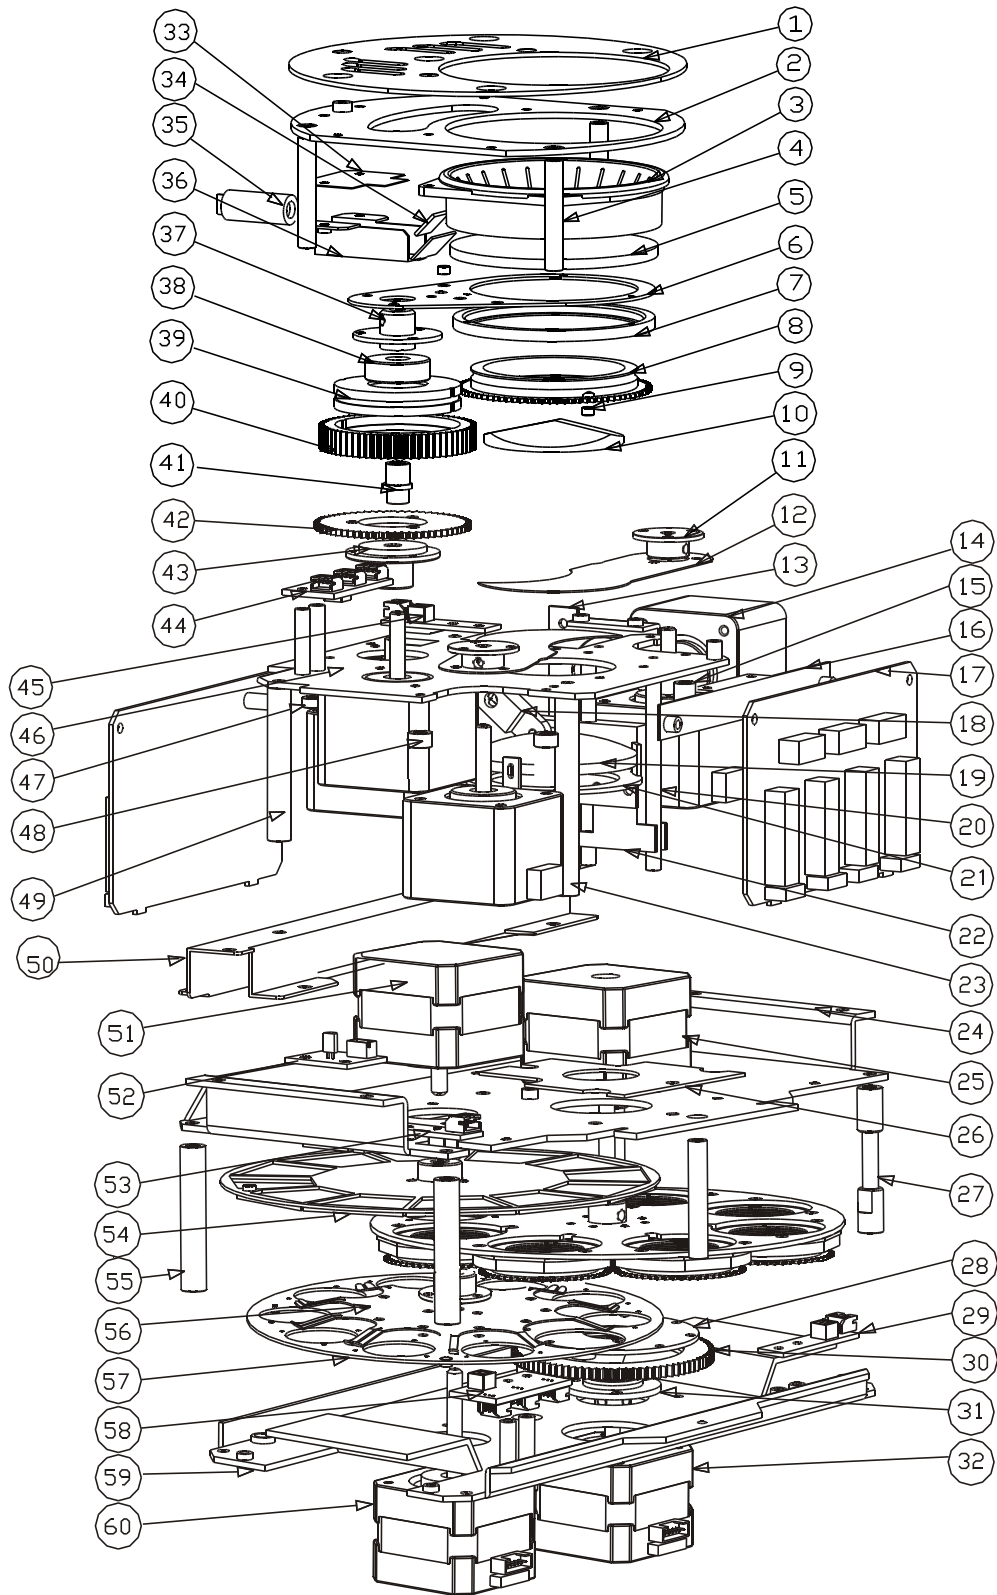

Front -Head Exploded View

Assembly Parts List (Front Head)

01.	23-110-0031	Metal cover
02.	23-001-1178	Retaining plate
03.	23-001-1786	Plastic lens holder
04.	25-008-0183	Fixing pole
05.	25-008-0109	Lens
06.	25-022-0189	Prism arm
07.	25-022-0190	Prism gear holder
08.	25-022-0191	Prism gear
09.	07-006-0026	Magnet
10.	25-008-0106	Prism
11.	25-022-0284	Shutter holder
12.	23-001-1183	Shutter
13.	23-001-1175	Motor retaining part
14.	08-001-0018	Motor, 17HD0013 WO-11852
15.	25-022-0182	Motor supporting pole
16.	25-022-0286	PCB retaining part
17.	27-001-0821	KIT YPOC 575 Head PCB
18.	25-022-0498	Driving arm
19.	25-008-0110	Single-face convex lens
20.	25-022-0210	Stainless steel pole
21.	23-001-2039	Lens holder
22.	23-001-1180	Plastic guiding part
23.	25-022-0184	Supporting pole
24.	23-001-2031	Retaining metal board
25.	08-001-0041	Motor, 17HD0013-30
26.	23-001-1176	Aperture plate
27.	25-022-0546	Retaining pole
28.	25-022-0529	Retaining part
29.	27-001-0572	KIT YPOC 250 COLOR
30.	25-024-0130	Plastic driving gear
31.	25-022-0530	Fixing part
32.	08-001-0037	Motor, 17HD0013-28
33.	25-020-0200	Mica
34.	25-004-0004	Reflecting mirror
35.	13-002-0015	Laser module
36.	25-013-0009	Laser holder
37.	25-022-0549	Fixing part
38.	25-022-0212	Bearing
39.	25-022-0192	Bearing holder
40.	25-024-0053	Rubber gear